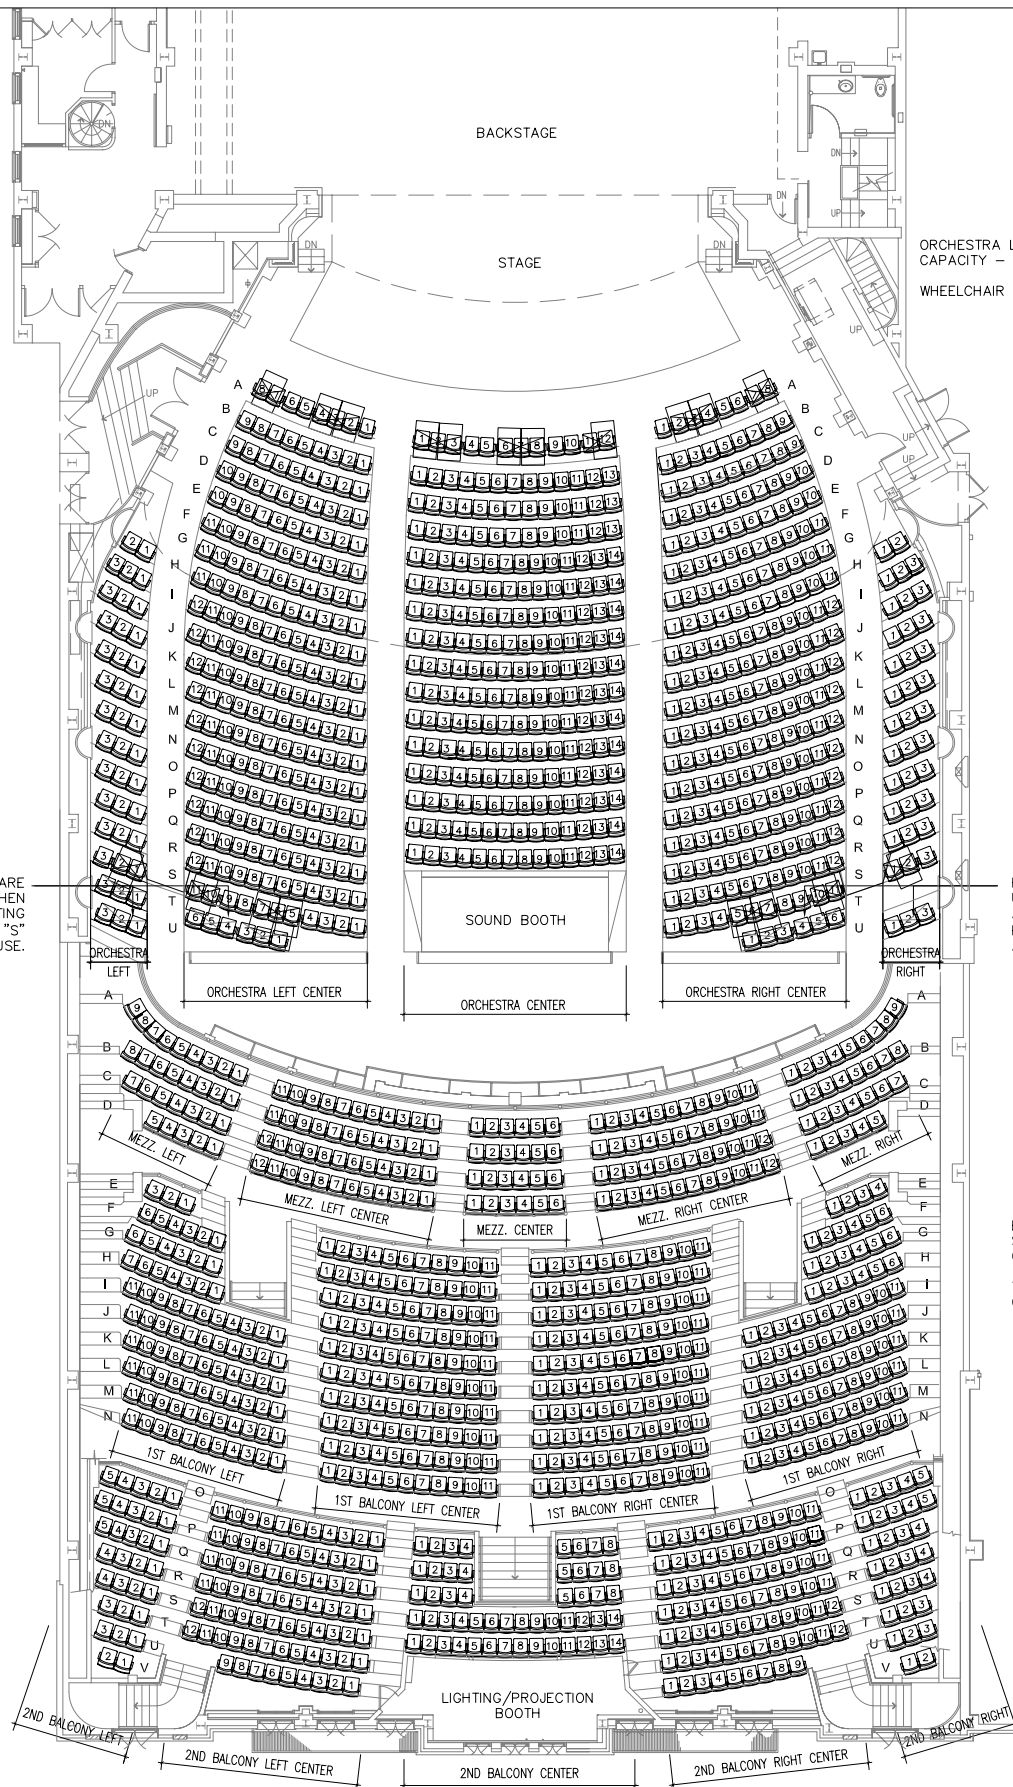

ROWS "T" & "U" ARE
USABLE ONLY WHEN
ACCESSIBLE SEATING
POSITIONS IN ROW "S"
ARE NOT IN USE.

ROWS "T" & "U" ARE
USABLE ONLY WHEN
ACCESSIBLE SEATING
POSITIONS IN ROW "S"
ARE NOT IN USE.

ORCHESTRA LEVEL SEATING
CAPACITY - 730
WHEELCHAIR POSITIONS - 19

GUSMAN CENTER FOR THE PERFORMING ARTS

ORCHESTRA, MEZZANINE, FIRST & SECOND BALCONY LEVEL SEATING PLAN

REVISED 10/25/07

BALCONY LEVEL
SEATING
CAPACITY - 837

TOTAL SEATING
CAPACITY - 1,567