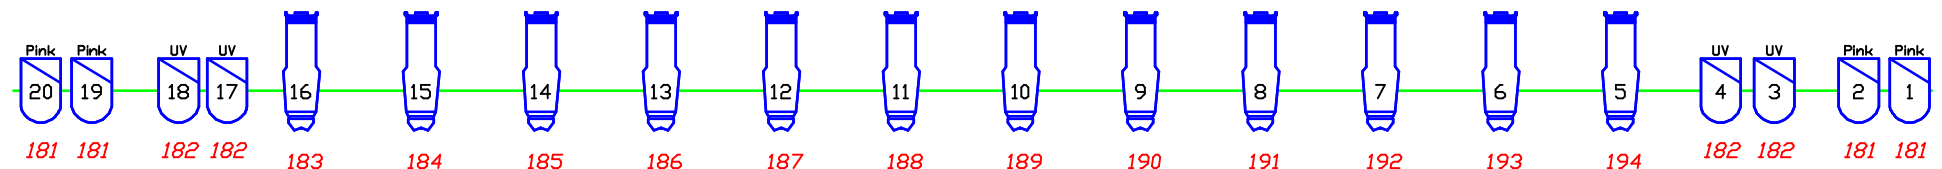

Box Boom House Left

Balcony Rail

Box Boom House Right

Cove B

Cove A

Rep. Plot	
Lighting Design:	Kristina Villaverde
Assistant:	Kevin Roman
Director:	
Scenic Design:	
Venue:	Gusman Theater
Zero Date:	
Printed:	1/21/2009 23:15
Printed By:	New Wyg
File:	Gusman Rep with color

Legend		
Symbol	Name	Count
	Source 4 15/30	22
	Source 4 5	44
	Source 4 26	8
	Source 4 36	8
	Profile Zoom v2 N	20
	SL 15/32	32
	USITT 6x9 Axial	6
	USITT 6x12 Axial	16
	USITT 6x16 non-Axial	8
	USITT Par 64 MFL	80
	Sky cyc Plan 3	7