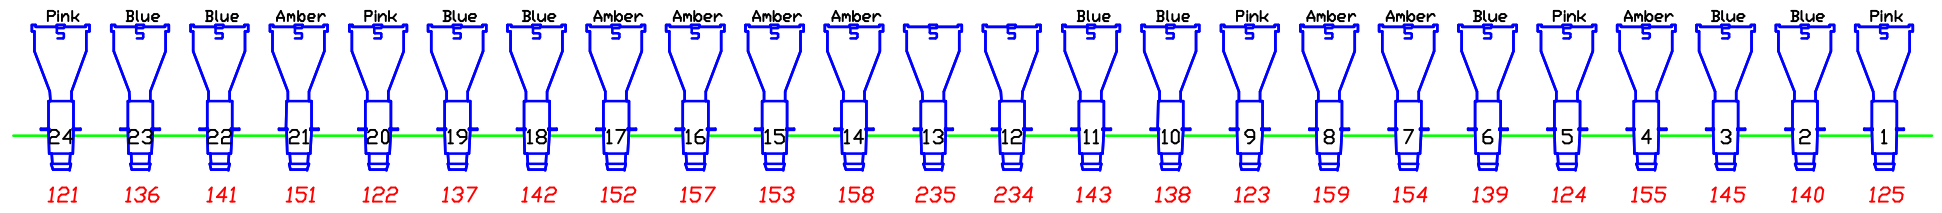

Box Boom House Left

Balcony Rail

Box Boom House Right

Cove B

Cove A

Rep. Plot	
Lighting Design:	Kristina Villaverde
Assistant:	Kevin Roman
Director:	
Scenic Design:	
Venue:	Gusman Theater
Zero Date:	
Printed:	1/21/2009 23:15
Printed By:	New Wyg
File:	Gusman Rep with color

Legend		
Symbol	Name	Count
	Source 4 15/30	22
	Source 4 5	44
	Source 4 26	8
	Source 4 36	8
	Profile Zoom v2 N	20
	SL 15/32	32
	USITT 6x9 Axial	6
	USITT 6x12 Axial	16
	USITT 6x16 non-Axial	8
	USITT Par 64 MFL	80
	Sky cyc Plan 3	7