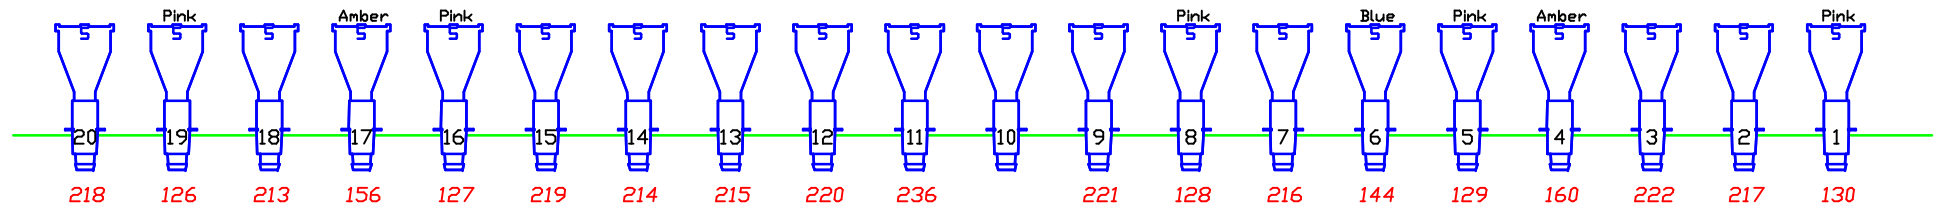

Box Boom House Left

Balcony Rail

Box Boom House Right

Cove B

Cove A

Rep. Plot	
Lighting Design:	Kristina Villaverde
Assistant:	Kevin Roman
Director:	
Scenic Design:	
Venue:	Gusman Theater
Zero Date:	
Printed:	1/21/2009 23:15
Printed By:	New Wyg
File:	Gusman Rep with color

Legend		
Symbol	Name	Count
	Source 4 15/30	22
	Source 4 5	44
	Source 4 26	8
	Source 4 36	8
	Profile Zoom v2 N	20
	SL 15/32	32
	USITT 6x9 Axial	6
	USITT 6x12 Axial	16
	USITT 6x16 non-Axial	8
	USITT Par 64 MFL	80
	Sky cyc Plan 3	7